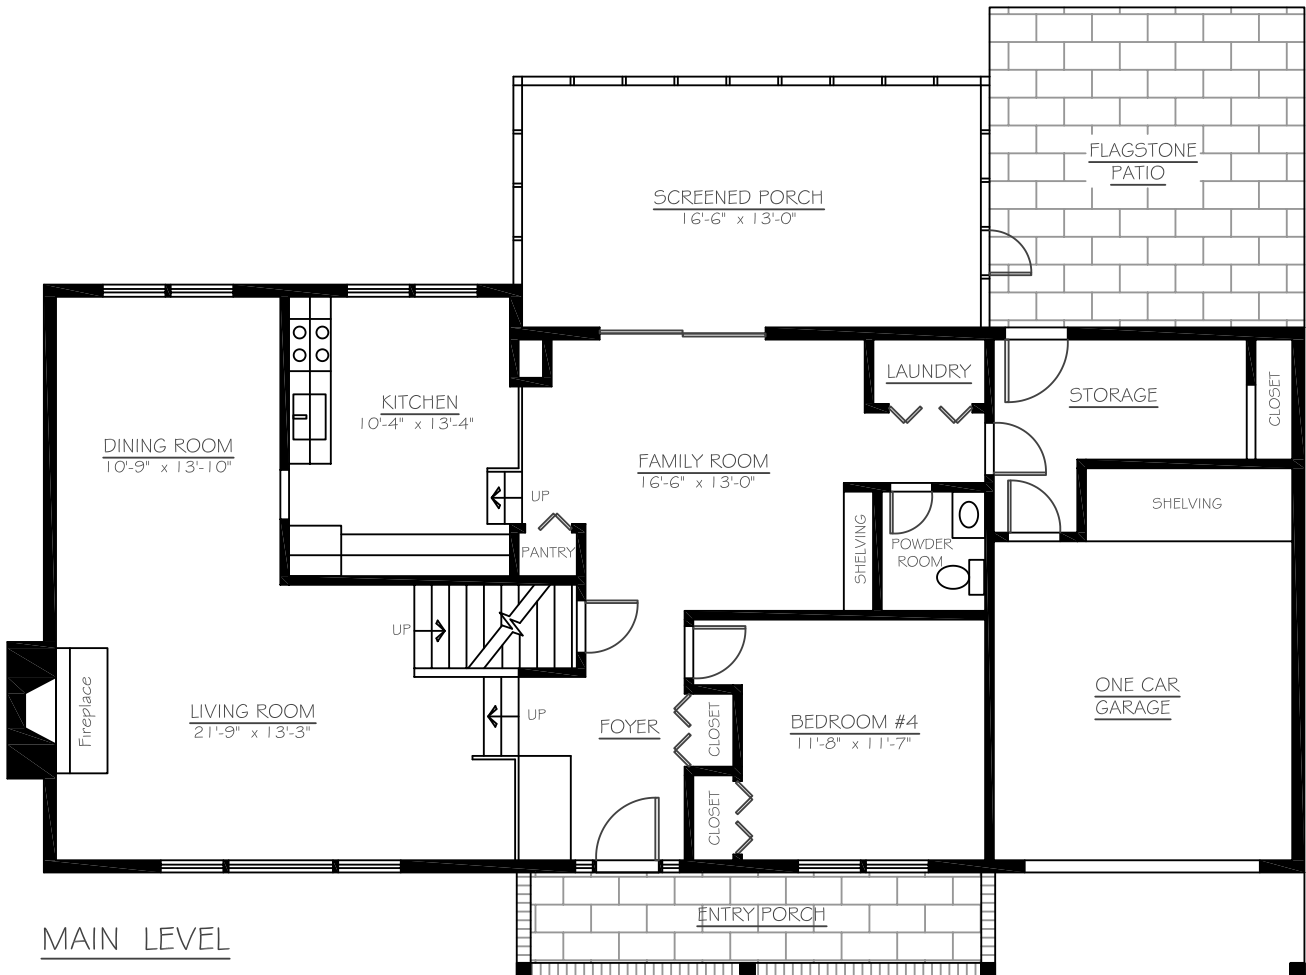

LOWER LEVEL

UPPER LEVEL

MAIN LEVEL

FLOOR PLANS

4314 Selkirk Drive, Fairfax, VA 22032