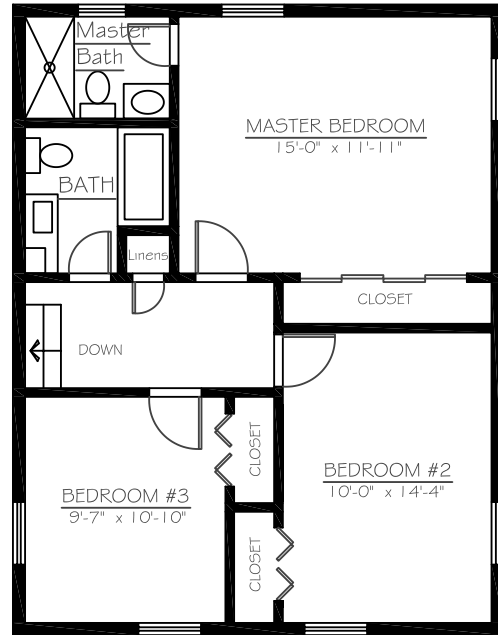

LOWER LEVEL

UPPER LEVEL

MAIN LEVEL

FLOOR PLANS

4314 Selkirk Drive, Fairfax, VA 22032